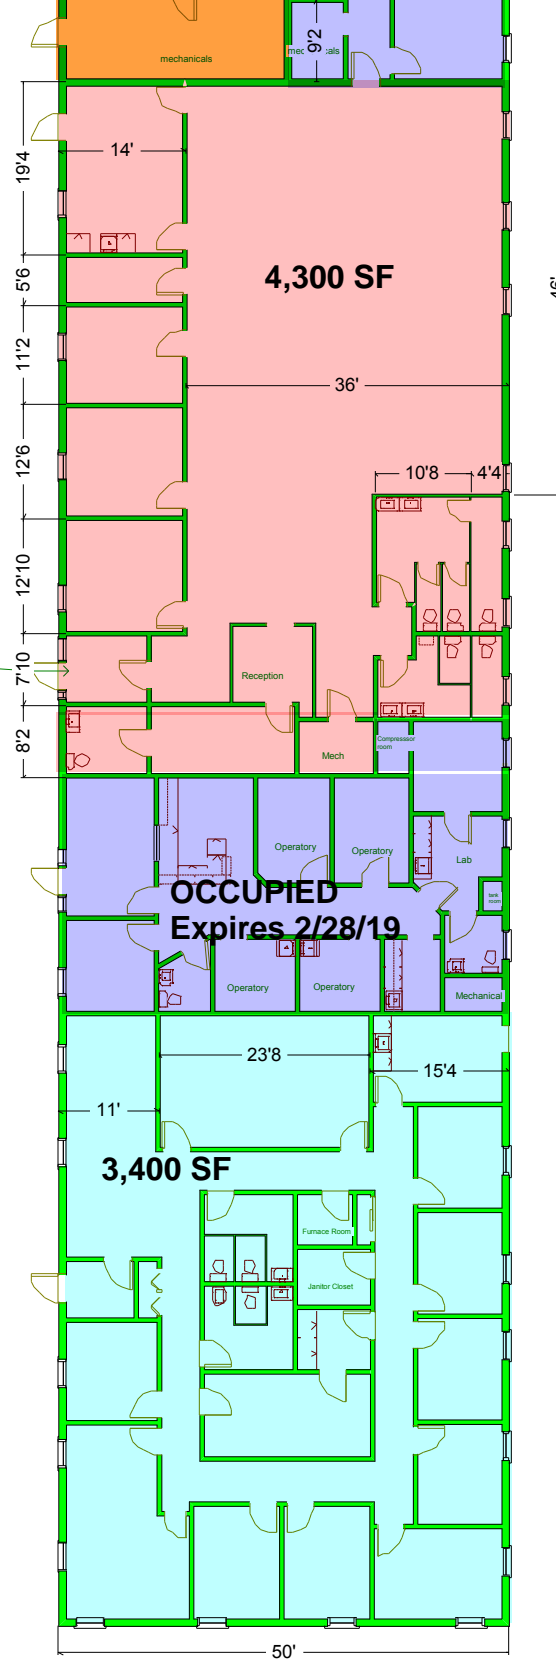

Main Entrance

1655 Holland Road Whole Building
 Approximately 17,152 Square Feet

OCCUPIED
Expires 2/28/19

3,400 SF

4,300 SF

1,558 SF

LEASED