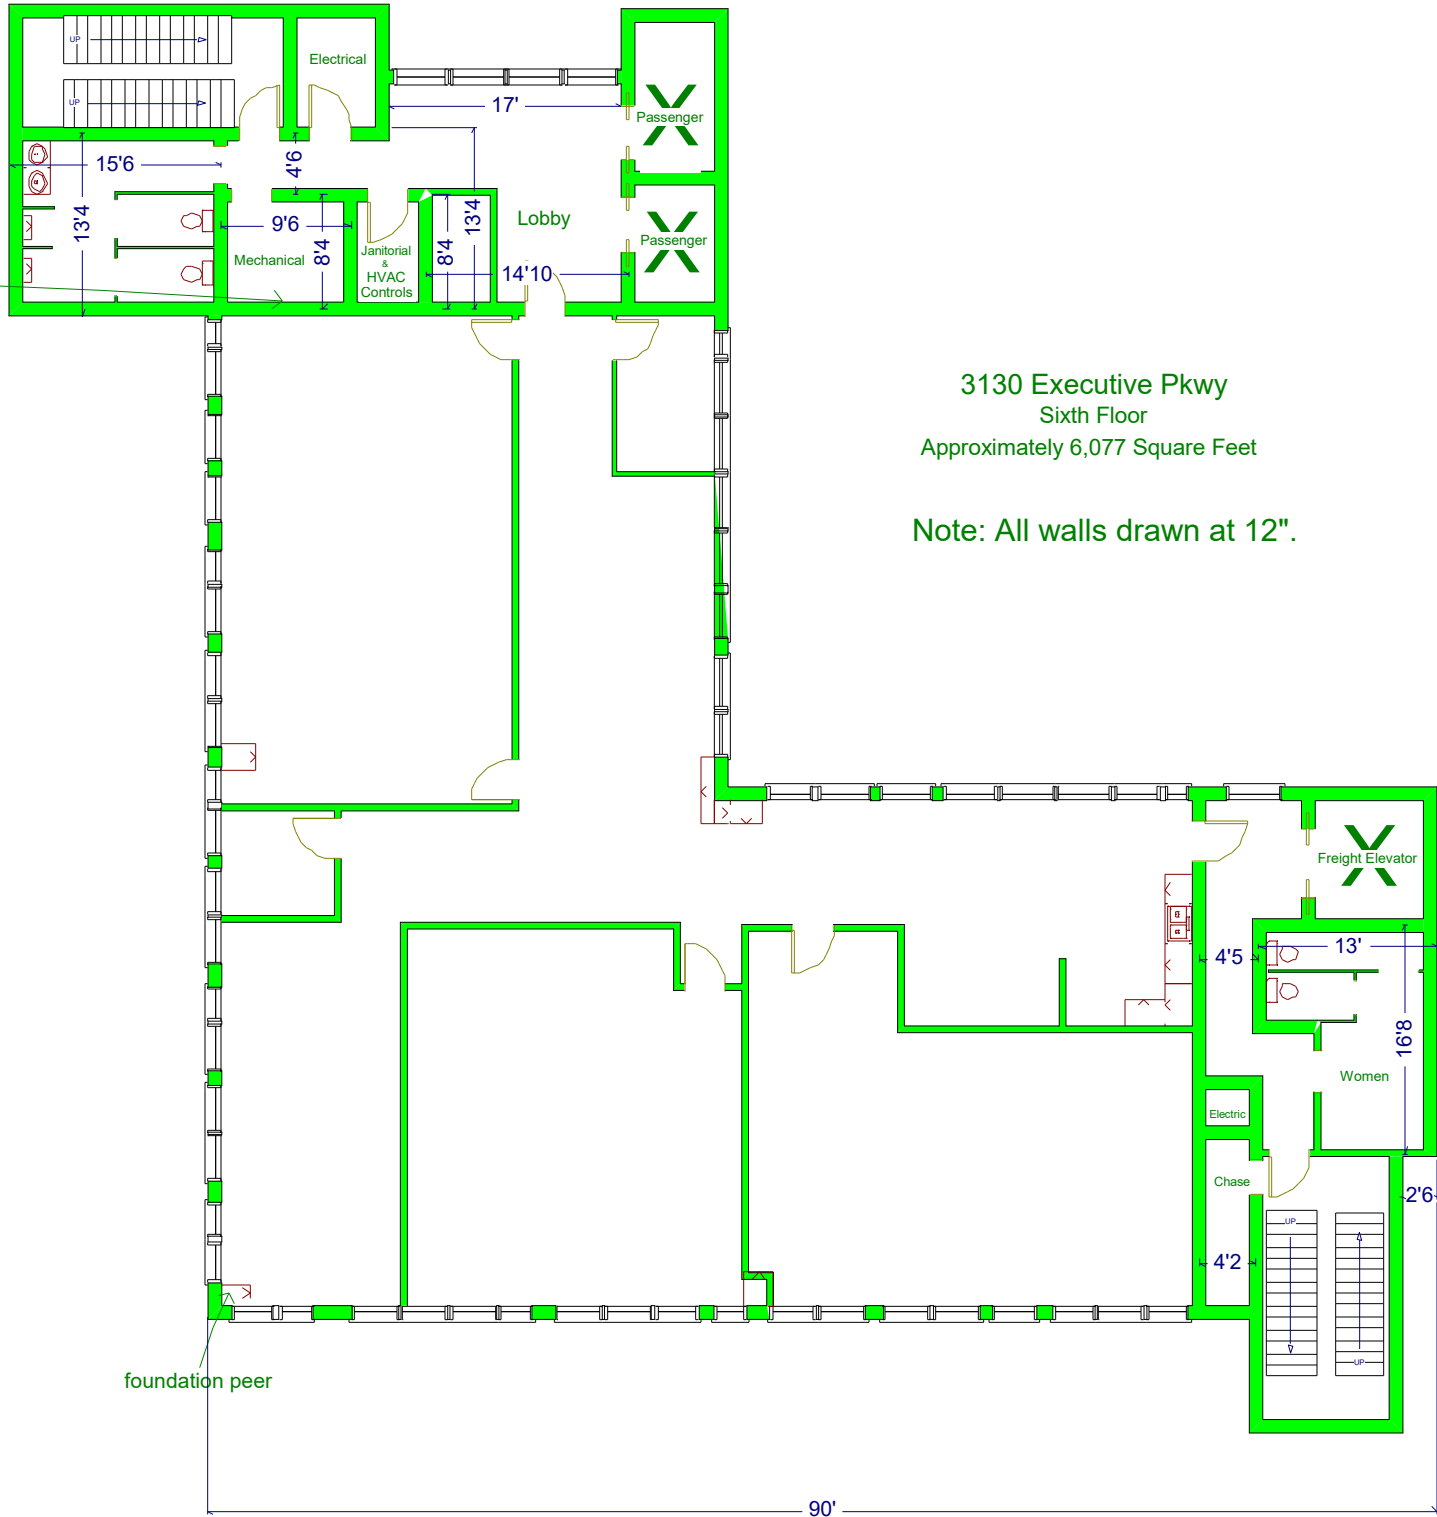

16" wall,  
drawn  
@ 12"

3130 Executive Pkwy  
Sixth Floor  
Approximately 6,077 Square Feet

Note: All walls drawn at 12".