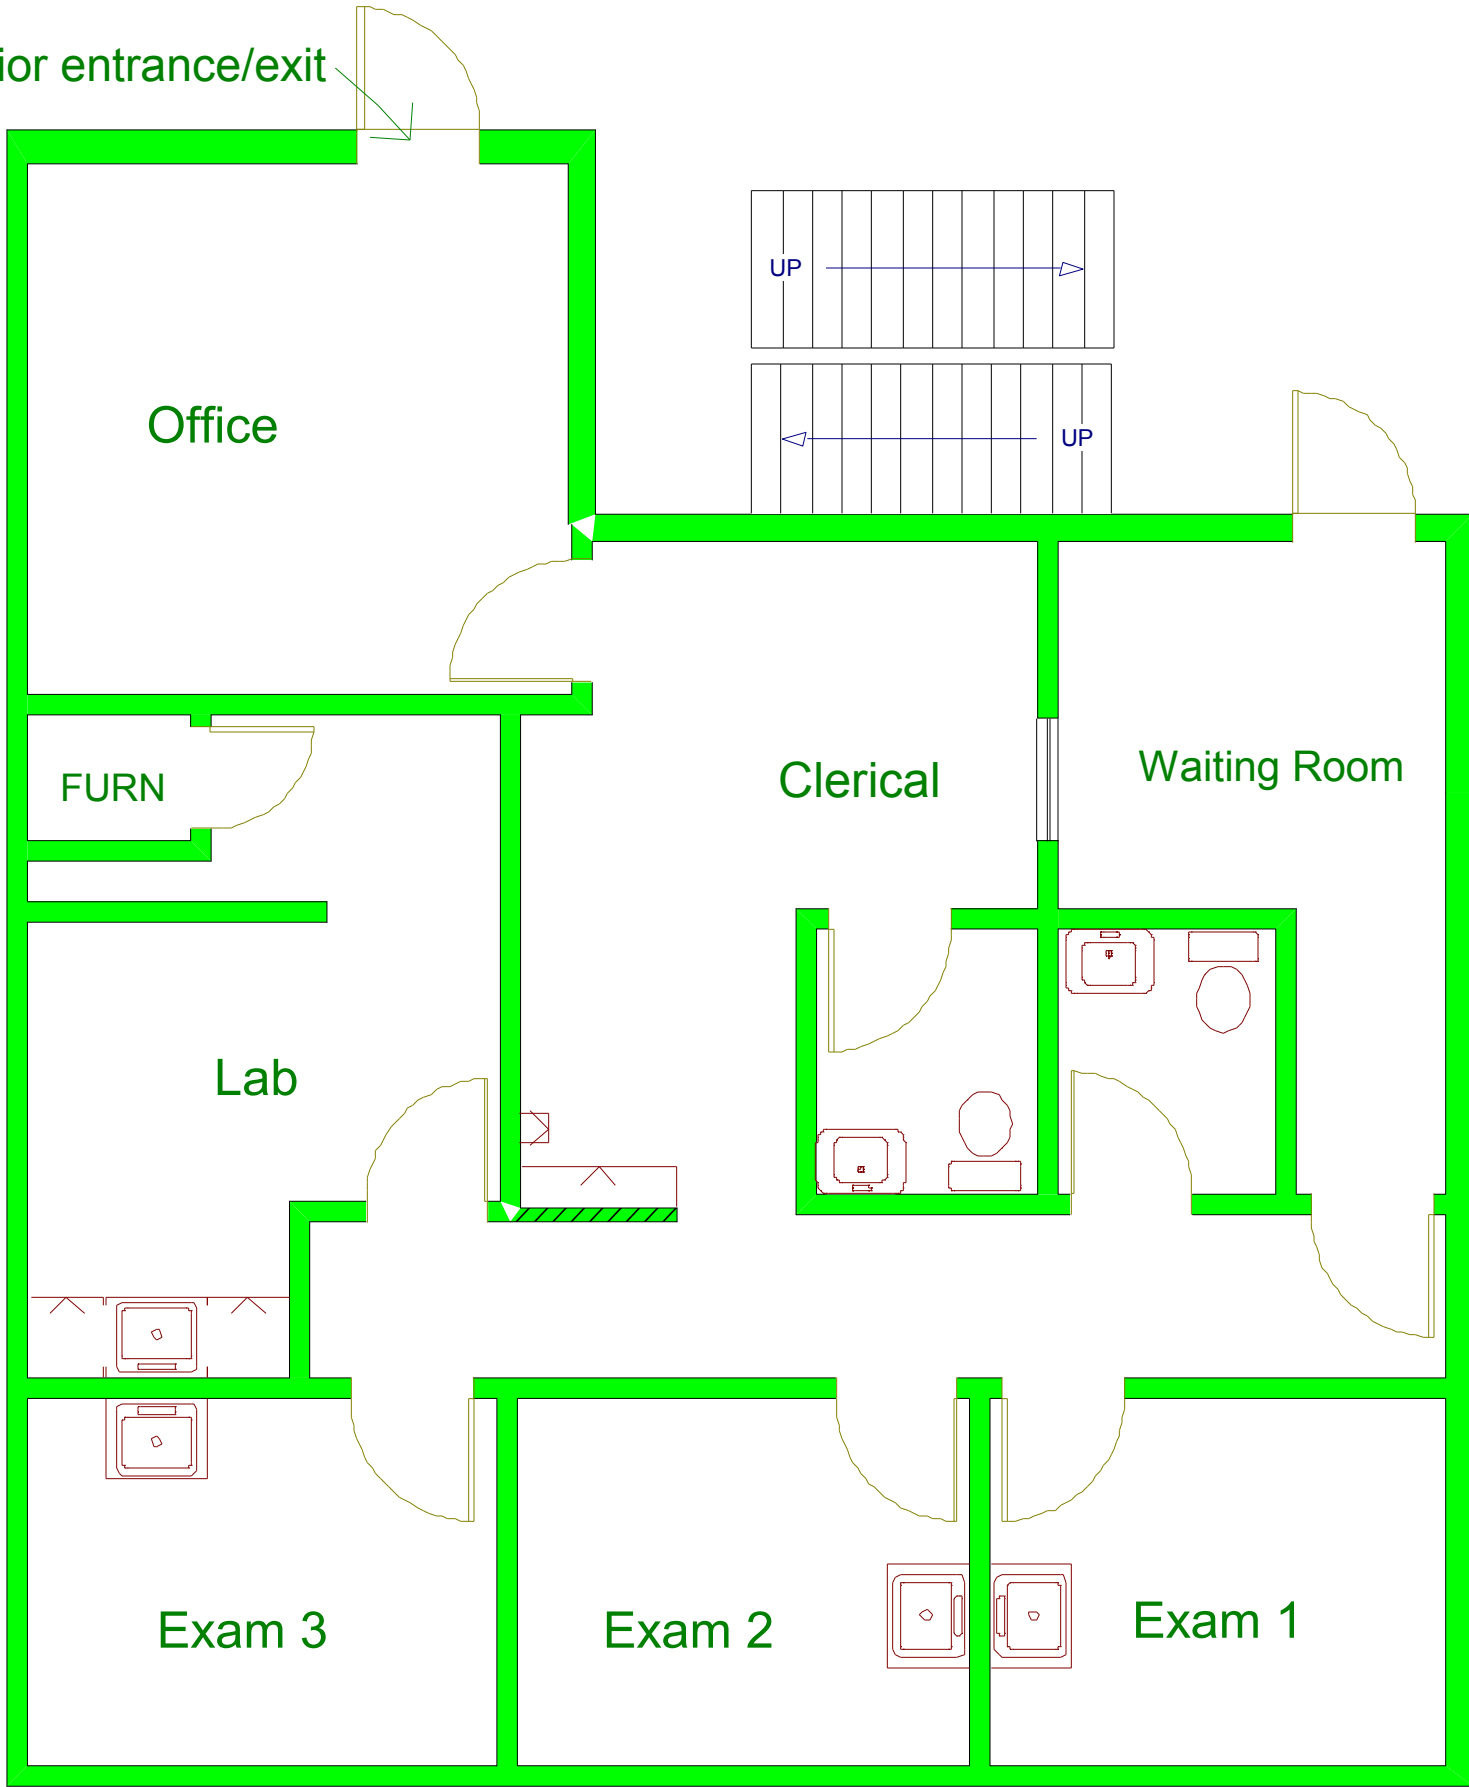

Exterior entrance/exit

3230 Central Park West

Suite 112

Approximately 1,255 Square Feet