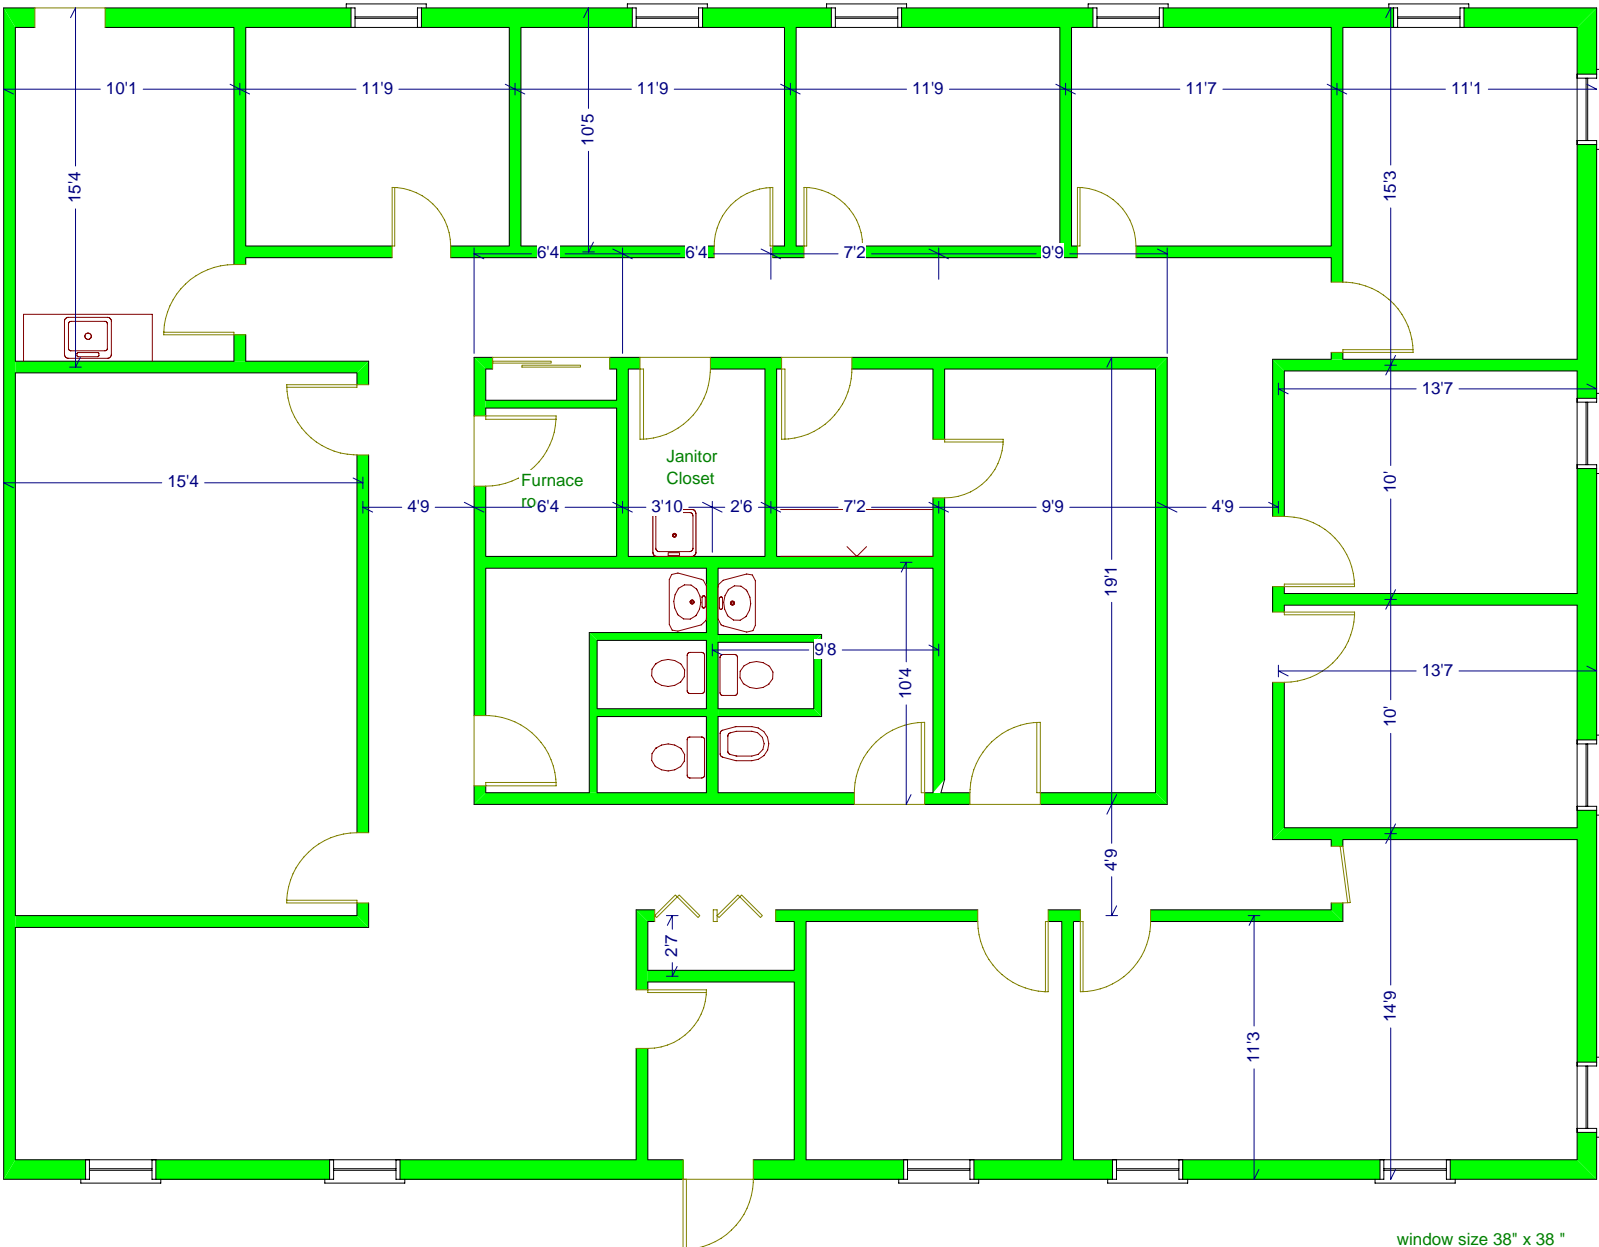

1655 Holland
Suite C 3,400
square feet

window size 38" x 38"